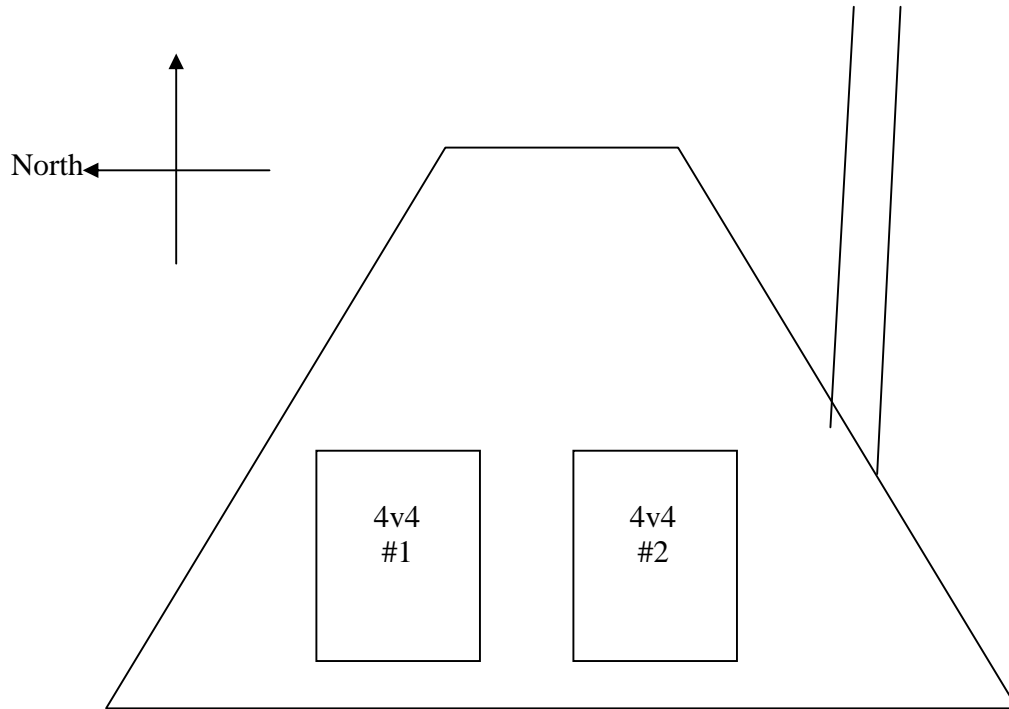

Sand Creek Activity Area

Driving Directions:

C-470 to University, South to Green Meadow Dr., Head west and park just past Terrace Dr. and park near sign for park. **Do not block Mailbox or driveways!!!**