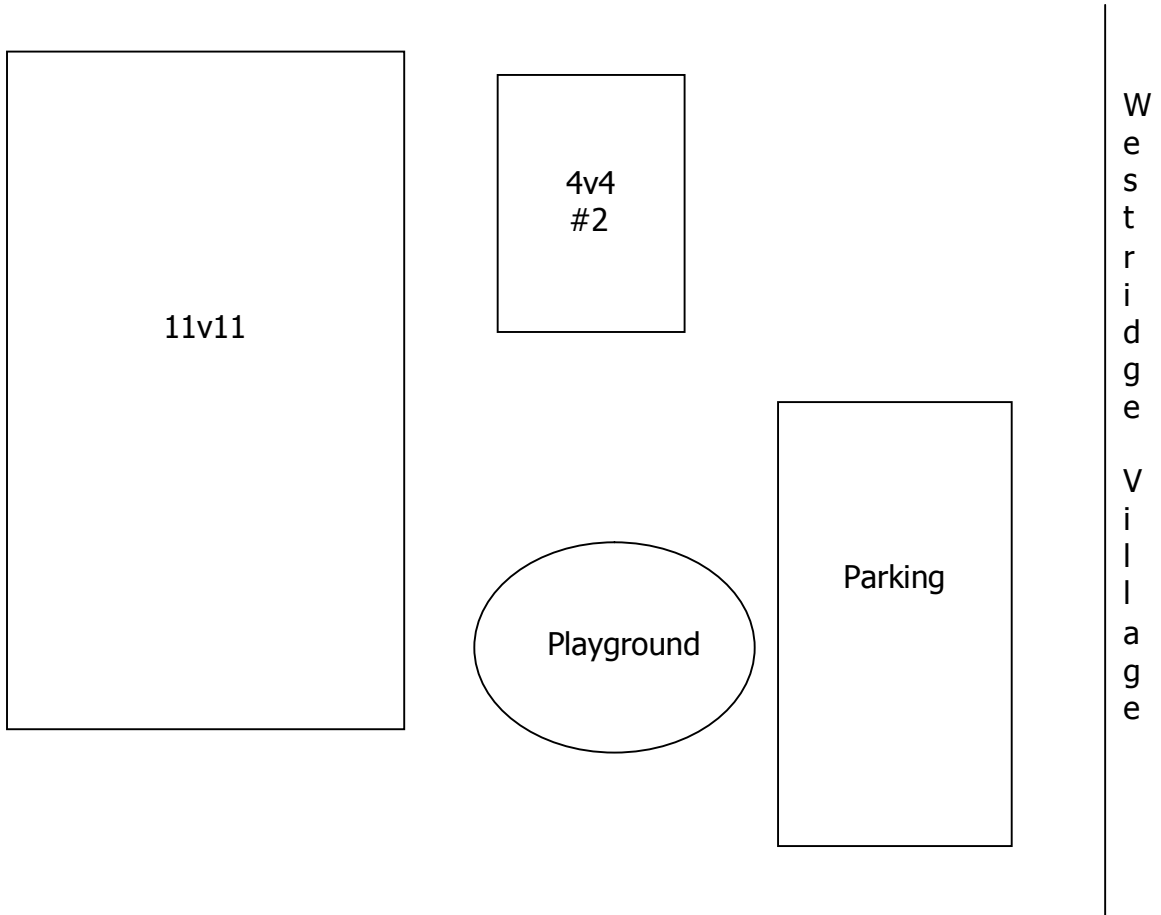

Plum Valley

Driving Directions: C-470 to Santa Fe. S. on Santa Fe to Highlands Ranch Pkwy. Left on Highlands Ranch Pkwy to Westridge Village. Right on Westridge Village about ½ mile to park on the right.