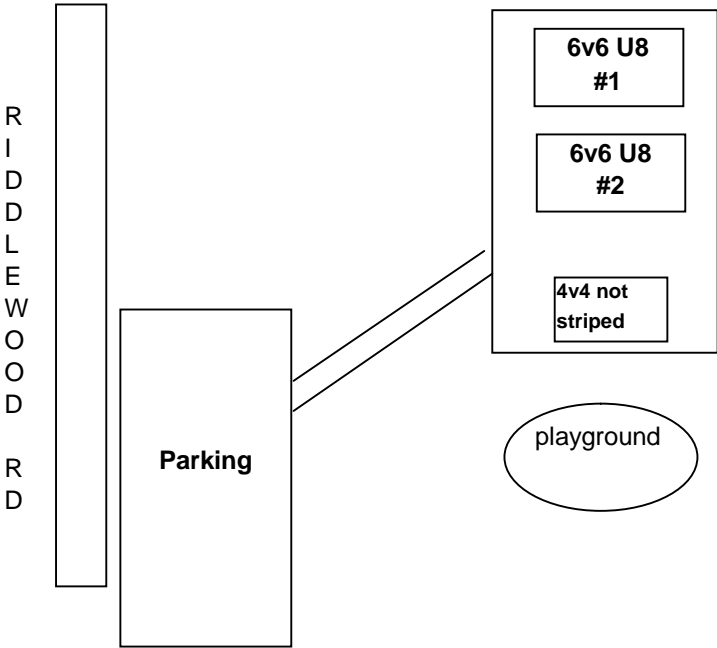

Foothills Park

Directions- C 470 to Broadway, South on Broadway to Lucent, right on Lucent to Timbervale Tr, Left on Riddlewood Rd, Follow Riddlewood to the park.

Practice Field Layout

Game Field Layout