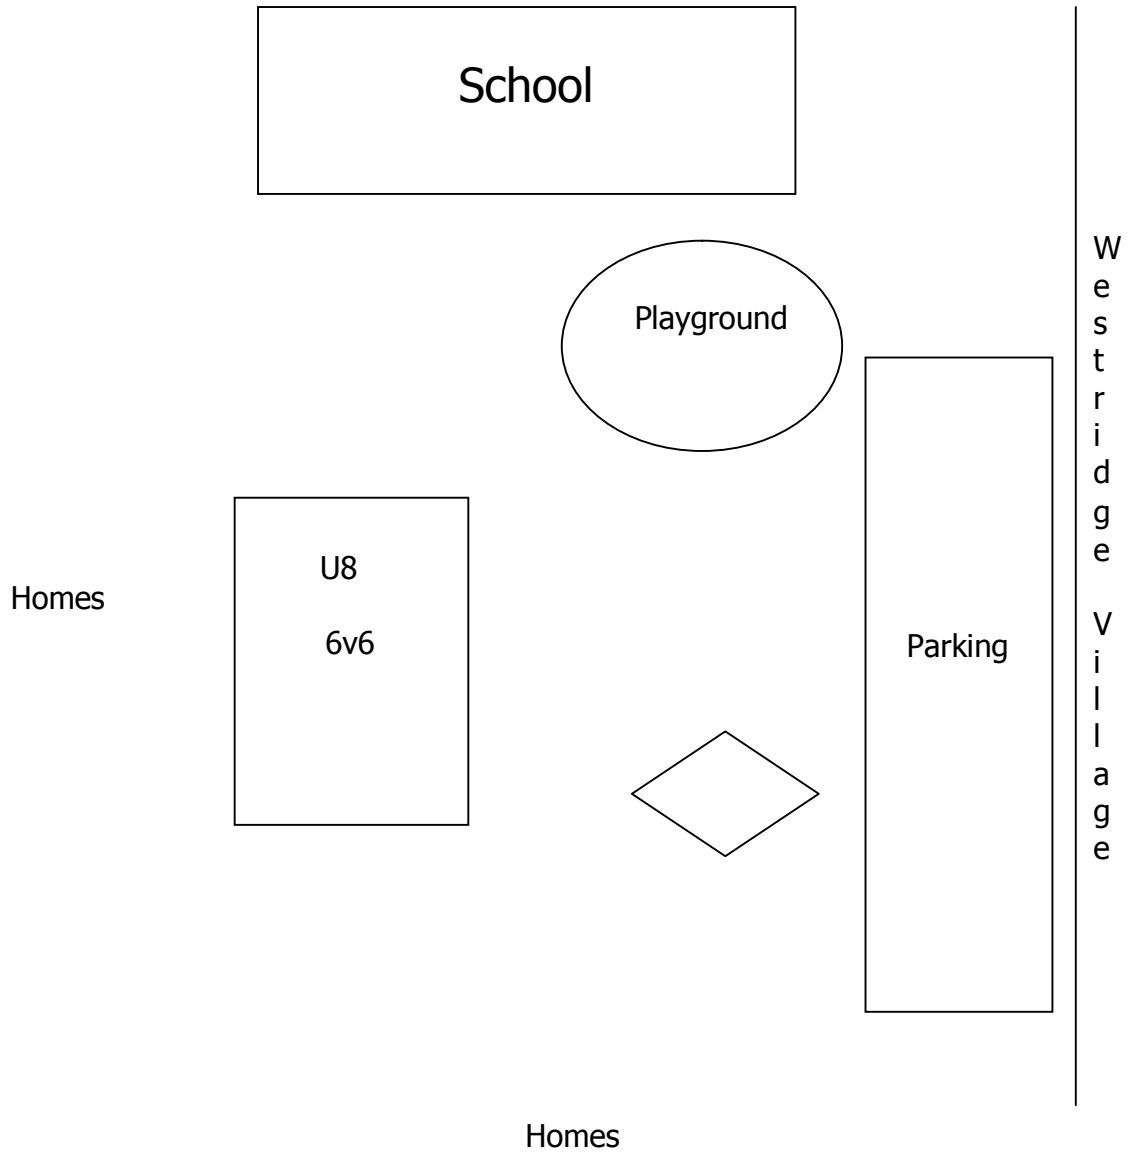

Coyote Creek Elem.

Driving Directions: C-470 to Santa Fe, S. to North Highlands Ranch Pkwy., E. to Westridge Village Pkwy., SW. to school.